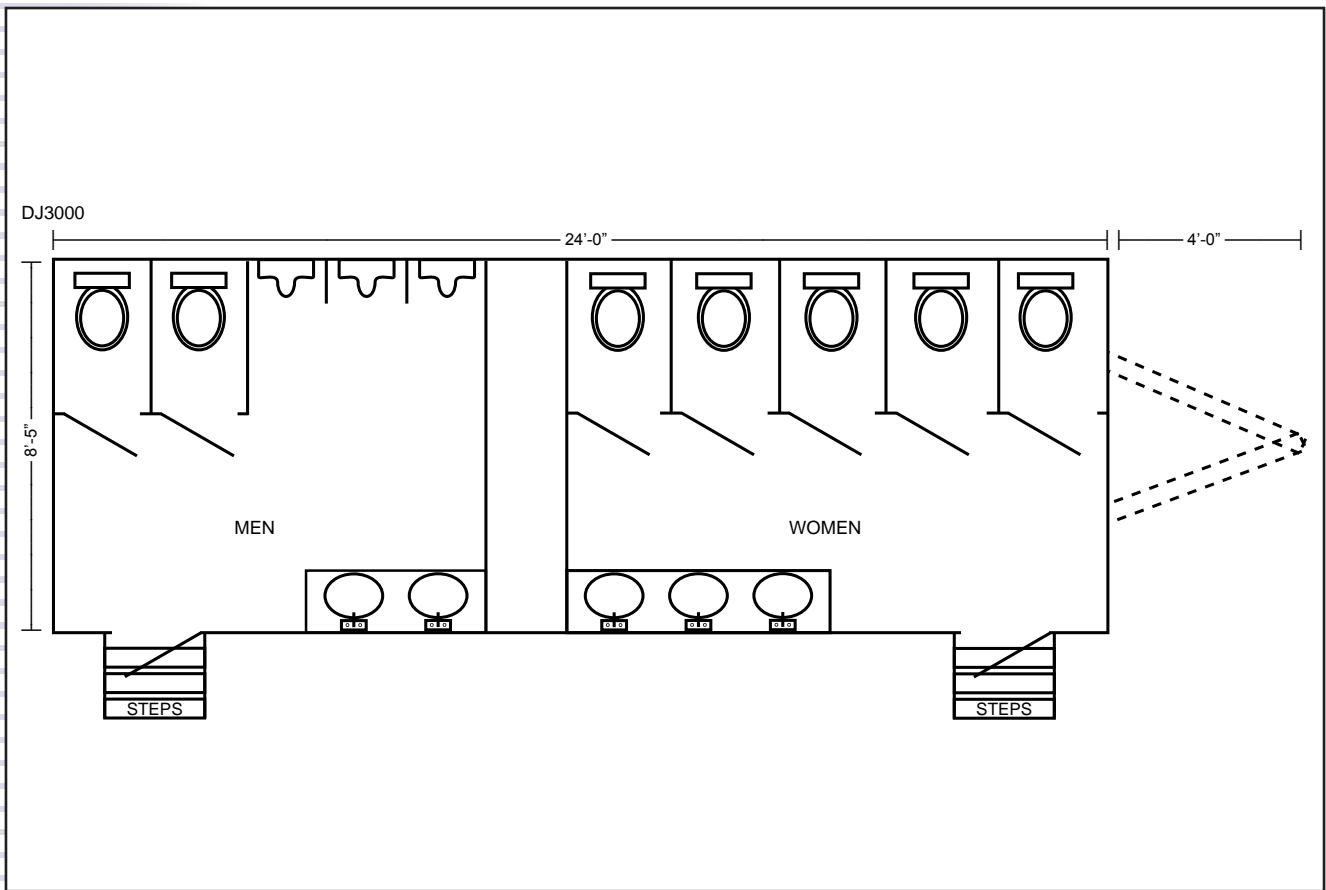

Restroom Trailer DJ3000

SPECIAL EVENTS TRAILER

Features & Benefits:

- Woman's suite: 5 flushing toilets with stainless steel partitions, 3 stainless steel sinks with vanities
- Men's suite: 2 flushing toilets and 3 porcelain urinals with stainless steel partitions, 2 stainless steel sinks with vanities
- Heat and air conditioning
- Self-closing metered faucets
- Mirrors, lights, and paper towels
- Wide steps and handrails lead you to the comforts of home

Additional information:

All restroom trailers arrive on your site fully stocked. Connections necessary for complete operation are ½-inch city water supply via garden hose and (2) 30-amp 110-volt power connections (licensed electrician recommended)