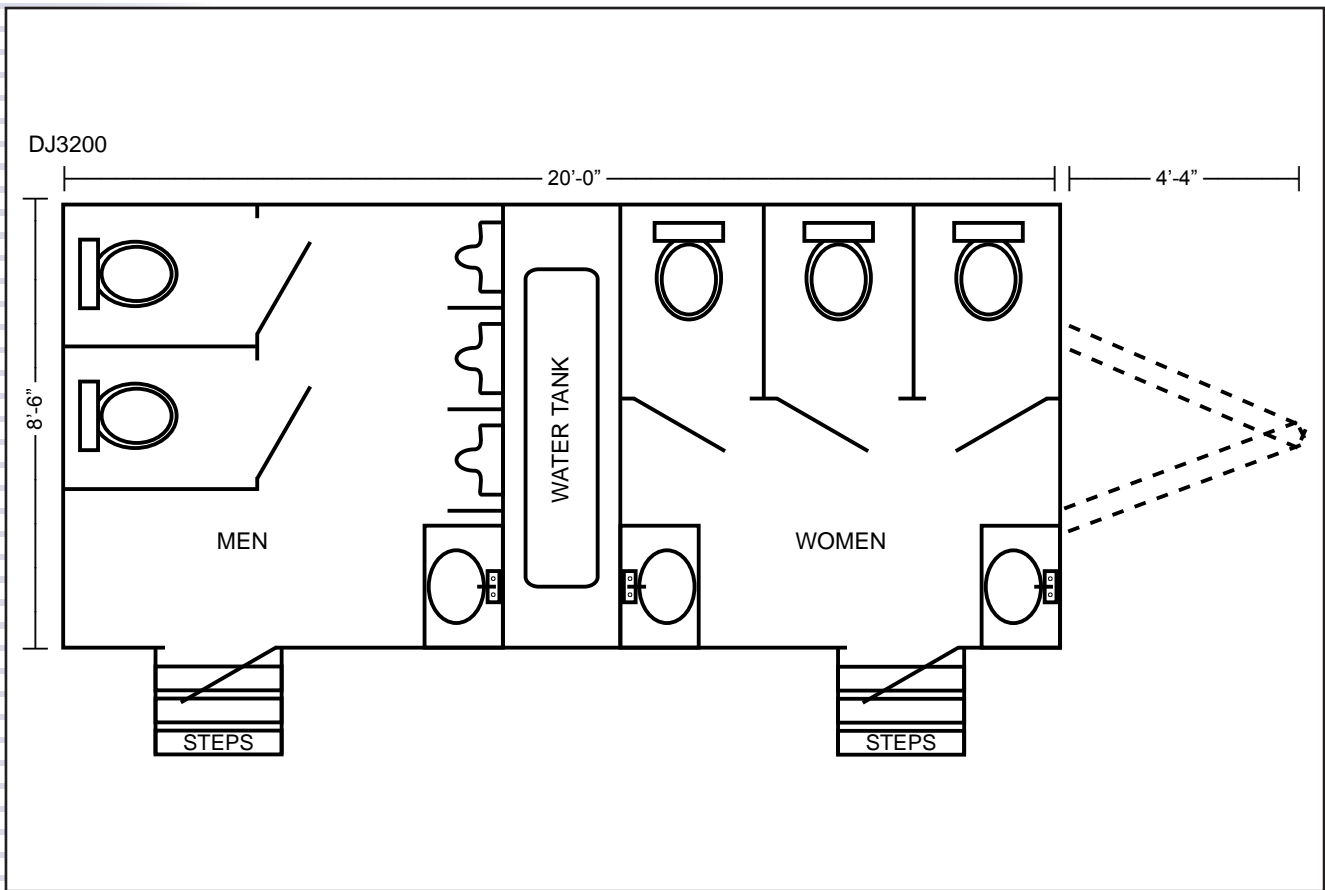

Restroom Trailer DJ3200

THE NEXT LEVEL OF COMFORT

Features & Benefits:

- Woman's suite: 3 flushing toilets with stainless steel partitions, 2 marble sinks with oak vanities
- Men's suite: 2 flushing toilets and 3 porcelain urinals with stainless steel partitions, 1 marble sink with oak vanity
- Beautiful interiors, featuring oak floors and marble sinks
- Heat, air conditioning and skylights
- Self-closing metered faucets
- Mirrors, lights, and paper towels
- Wide steps and handrails lead you to the comforts of home

Additional information:

All restroom trailers arrive on your site fully stocked. Connections necessary for complete operation are ½-inch city water supply via garden hose and (2) 30-amp 110-volt power connections (licensed electrician recommended)

Restroom Capacity: 748 gallon waste capacity